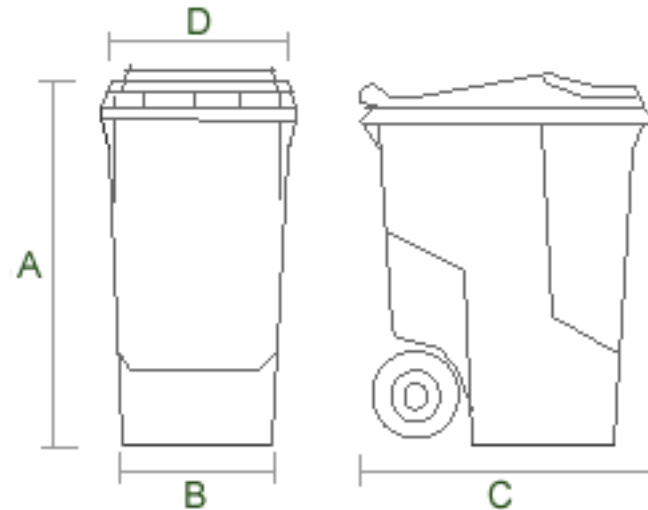

Just Wheelie Bin Sizes.

Please Note All Sizes Are A Guide Only.

© www.justwheeliebins.com.au

1300 JUSTBINS (587824)

60 Litre

- A = 658mm
- B = 465mm
- C = 534mm
- D = 593mm
- E = 200mm
- Weight 8.4Kg

(Dimensions are a guide only)

80 Litre

- A = 890mm
- B = 560mm
- C = 470mm
- D = 410mm
- E = 870mm
- F = 360mm
- G = 940mm
- Weight 8.2Kg

(Dimensions are a guide only)

120 Litre

- A = 930mm
- B = 560mm
- C = 480mm
- D = 405mm
- E = 870mm
- F = 440mm
- G = 980mm
- Weight 8.2Kg

(Dimensions are a guide only)

240 Litre

- A = 1070mm
- B = 740mm
- C = 570mm
- D = 535mm
- E = 995mm
- F = 550mm
- G = 1140mm
- Weight 15.5Kg

(Dimensions are a guide only)

360 Litre

- A = 1100mm
- B = 626mm
- C = 850mm
- D = 620mm
- E = 200mm
- Weight 24Kg

(Dimensions are a guide only)

1100 Litre

- **A** = 1300mm
- **B** = 1210mm
- **C** = 1340mm
- **D** = 860mm
- **E** = 755mm
- **F** = 200mm
- Weight 60.0Kg

(Dimensions are a guide only)