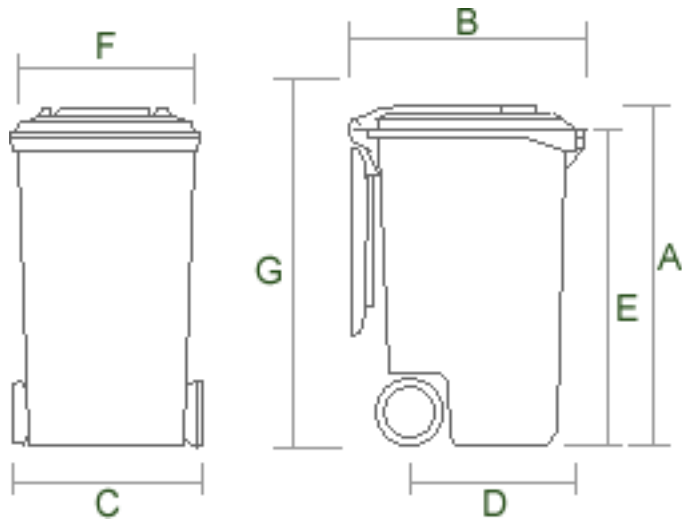

Just Wheelie Bin Sizes.

Please Note All Sizes Are A Guide Only.

© www.justwheeliebins.com.au

1300 JUSTBINS (587824)

60 Litre

- A = 658mm
- B = 465mm
- C = 534mm
- D = 593mm
- E = 200mm
- Weight 8.4Kg

(Dimensions are a guide only)

80 Litre

- A = 890mm
- B = 560mm
- C = 470mm
- D = 410mm
- E = 870mm
- F = 360mm
- G = 940mm
- Weight 8.2Kg

(Dimensions are a guide only)

120 Litre

- A = 930mm
- B = 560mm
- C = 480mm
- D = 405mm
- E = 870mm
- F = 440mm
- G = 980mm
- Weight 8.2Kg

(Dimensions are a guide only)

240 Litre

- A = 1070mm
- B = 740mm
- C = 570mm
- D = 535mm
- E = 995mm
- F = 550mm
- G = 1140mm
- Weight 15.5Kg

(Dimensions are a guide only)

360 Litre

- A = 1100mm
- B = 626mm
- C = 850mm
- D = 620mm
- E = 200mm
- Weight 24Kg

(Dimensions are a guide only)

1100 Litre

- **A** = 1300mm
- **B** = 1210mm
- **C** = 1340mm
- **D** = 860mm
- **E** = 755mm
- **F** = 200mm
- Weight 60.0Kg

(Dimensions are a guide only)