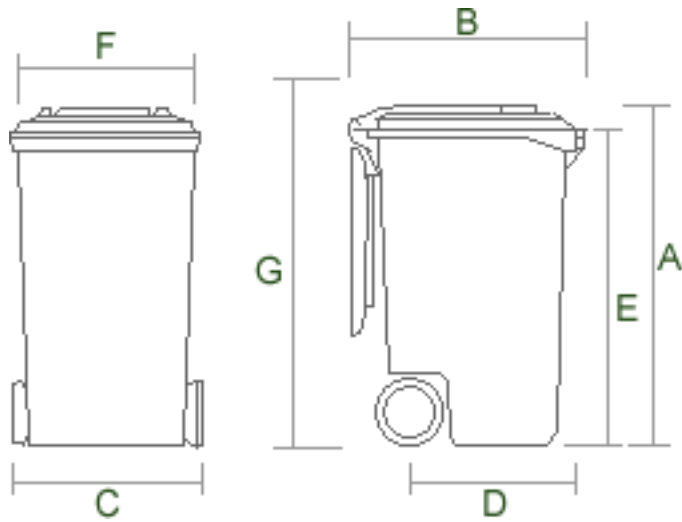

Just Wheelie Bin Sizes.

Please Note All Sizes Are A Guide Only.

© www.justwheeliebins.com.au

1300 JUSTBINS (587824)

60 Litre

- A = 658mm
- B = 465mm
- C = 534mm
- D = 593mm
- E = 200mm
- Weight 8.4Kg

(Dimensions are a guide only)

80 Litre

- A = 890mm
- B = 560mm
- C = 470mm
- D = 410mm
- E = 870mm
- F = 360mm
- G = 940mm
- Weight 8.2Kg

(Dimensions are a guide only)

120 Litre

- A = 930mm
- B = 560mm
- C = 480mm
- D = 405mm
- E = 870mm
- F = 440mm
- G = 980mm
- Weight 8.2Kg

(Dimensions are a guide only)

240 Litre

- A = 1070mm
- B = 740mm
- C = 570mm
- D = 535mm
- E = 995mm
- F = 550mm
- G = 1140mm
- Weight 15.5Kg

(Dimensions are a guide only)

360 Litre

- A = 1100mm
- B = 626mm
- C = 850mm
- D = 620mm
- E = 200mm
- Weight 24Kg

(Dimensions are a guide only)

1100 Litre

- **A** = 1300mm
- **B** = 1210mm
- **C** = 1340mm
- **D** = 860mm
- **E** = 755mm
- **F** = 200mm
- Weight 60.0Kg

(Dimensions are a guide only)