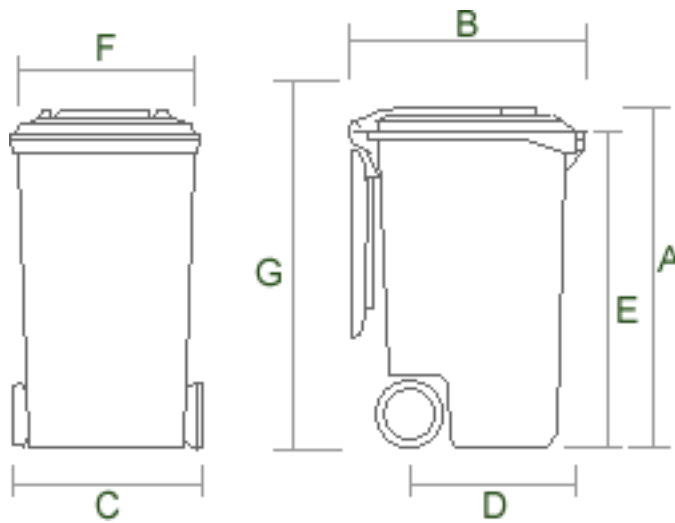

Just Wheelie Bin Sizes.

Please Note All Sizes Are A Guide Only.

© www.justwheeliebins.com.au

1300 JUSTBINS (587824)

60 Litre

- A = 658mm
- B = 465mm
- C = 534mm
- D = 593mm
- E = 200mm
- Weight 8.4Kg

(Dimensions are a guide only)

80 Litre

- A = 890mm
- B = 560mm
- C = 470mm
- D = 410mm
- E = 870mm
- F = 360mm
- G = 940mm
- Weight 8.2Kg

(Dimensions are a guide only)

120 Litre

- A = 930mm
- B = 560mm
- C = 480mm
- D = 405mm
- E = 870mm
- F = 440mm
- G = 980mm
- Weight 8.2Kg

(Dimensions are a guide only)

240 Litre

- A = 1070mm
- B = 740mm
- C = 570mm
- D = 535mm
- E = 995mm
- F = 550mm
- G = 1140mm
- Weight 15.5Kg

(Dimensions are a guide only)

360 Litre

- A = 1100mm
- B = 626mm
- C = 850mm
- D = 620mm
- E = 200mm
- Weight 24Kg

(Dimensions are a guide only)

1100 Litre

- **A** = 1300mm
- **B** = 1210mm
- **C** = 1340mm
- **D** = 860mm
- **E** = 755mm
- **F** = 200mm
- Weight 60.0Kg

(Dimensions are a guide only)