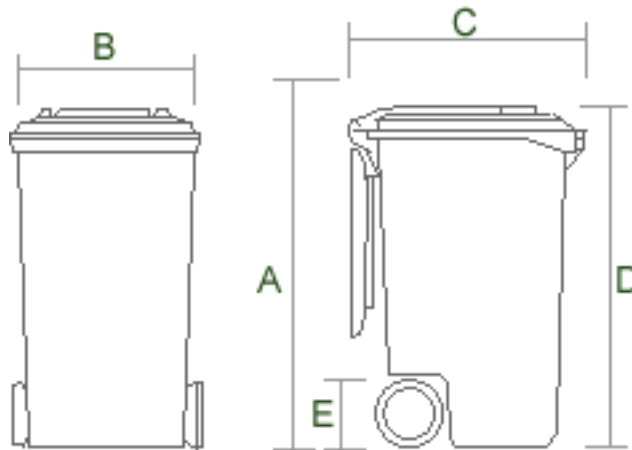

Just Wheelie Bin Sizes.

Please Note All Sizes Are A Guide Only.

© www.justwheeliebins.com.au

1300 JUSTBINS (587824)

60 Litre

- A = 658mm
- B = 465mm
- C = 534mm
- D = 593mm
- E = 200mm
- Weight 8.4Kg

(Dimensions are a guide only)

80 Litre

- A = 890mm
- B = 560mm
- C = 470mm
- D = 410mm
- E = 870mm
- F = 360mm
- G = 940mm
- Weight 8.2Kg

(Dimensions are a guide only)

120 Litre

- A = 930mm
- B = 560mm
- C = 480mm
- D = 405mm
- E = 870mm
- F = 440mm
- G = 980mm
- Weight 8.2Kg

(Dimensions are a guide only)

240 Litre

- A = 1070mm
- B = 740mm
- C = 570mm
- D = 535mm
- E = 995mm
- F = 550mm
- G = 1140mm
- Weight 15.5Kg

(Dimensions are a guide only)

360 Litre

- A = 1100mm
- B = 626mm
- C = 850mm
- D = 620mm
- E = 200mm
- Weight 24Kg

(Dimensions are a guide only)

1100 Litre

- **A** = 1300mm
- **B** = 1210mm
- **C** = 1340mm
- **D** = 860mm
- **E** = 755mm
- **F** = 200mm
- Weight 60.0Kg

(Dimensions are a guide only)