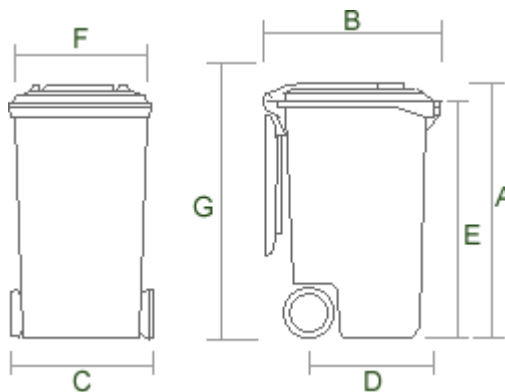

- A = 1070mm
- B = 740mm
- C = 570mm
- D = 535mm
- E = 995mm
- F = 550mm
- G = 1140mm
- Weight 15.5Kg

(Dimensions are a guide only)

To order:

[Order now online](#)

<http://www.justwheeliebins.com.au>

1300 JUST BINS